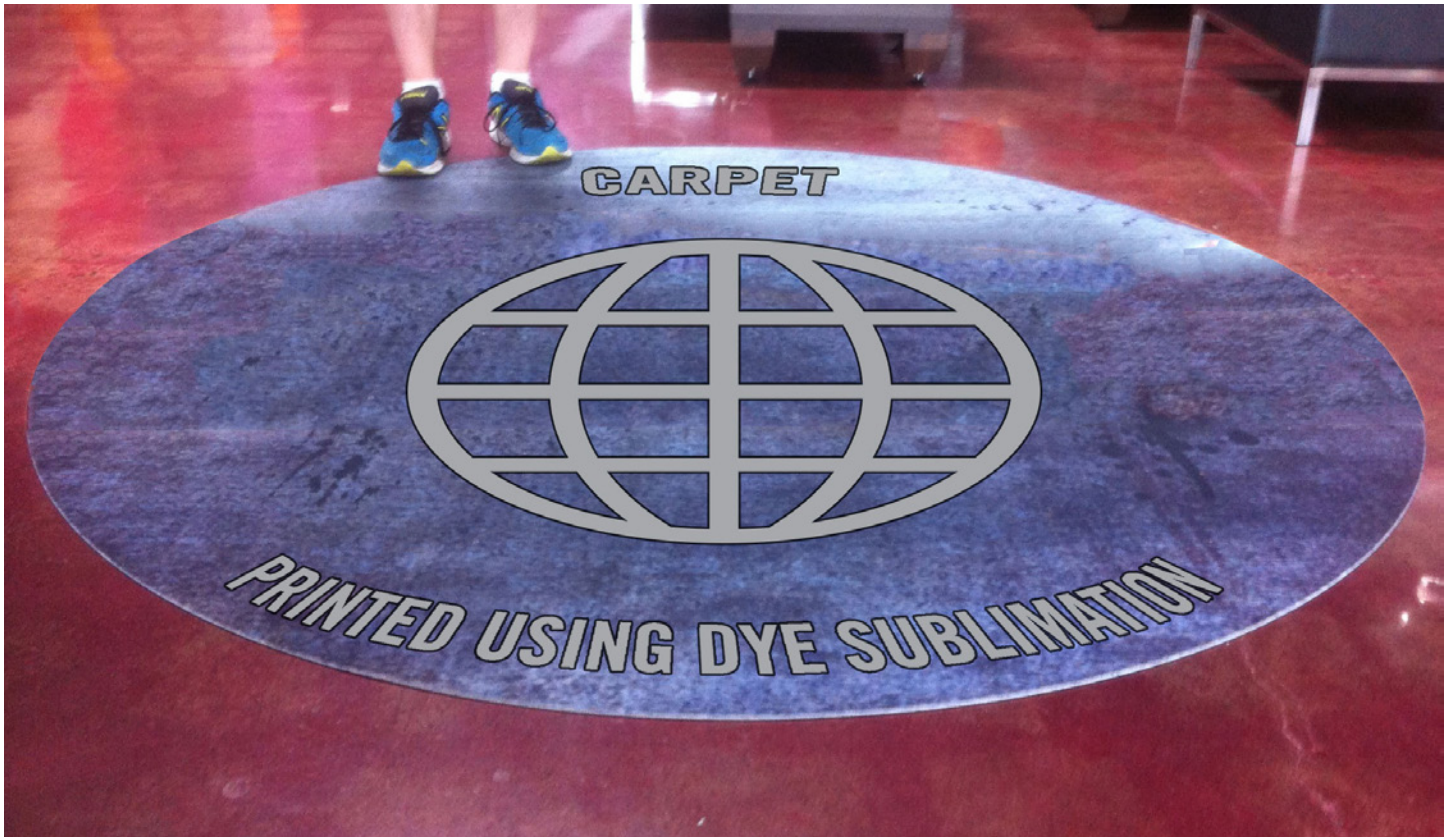

CARPET

Carpet produced using Dye Sublimation provides rich custom graphics. This process really makes the colors pop off the Carpet. Carpet is a great product to market to your customers for floor advertising.

SUGGESTED APPLICATIONS

Trade Shows

Retail Stores

Office Lobbies

Schools & Universities

Hospitals

MATERIALS

» Carpet

FINISHING OPTIONS

» Thru Cut To Shape