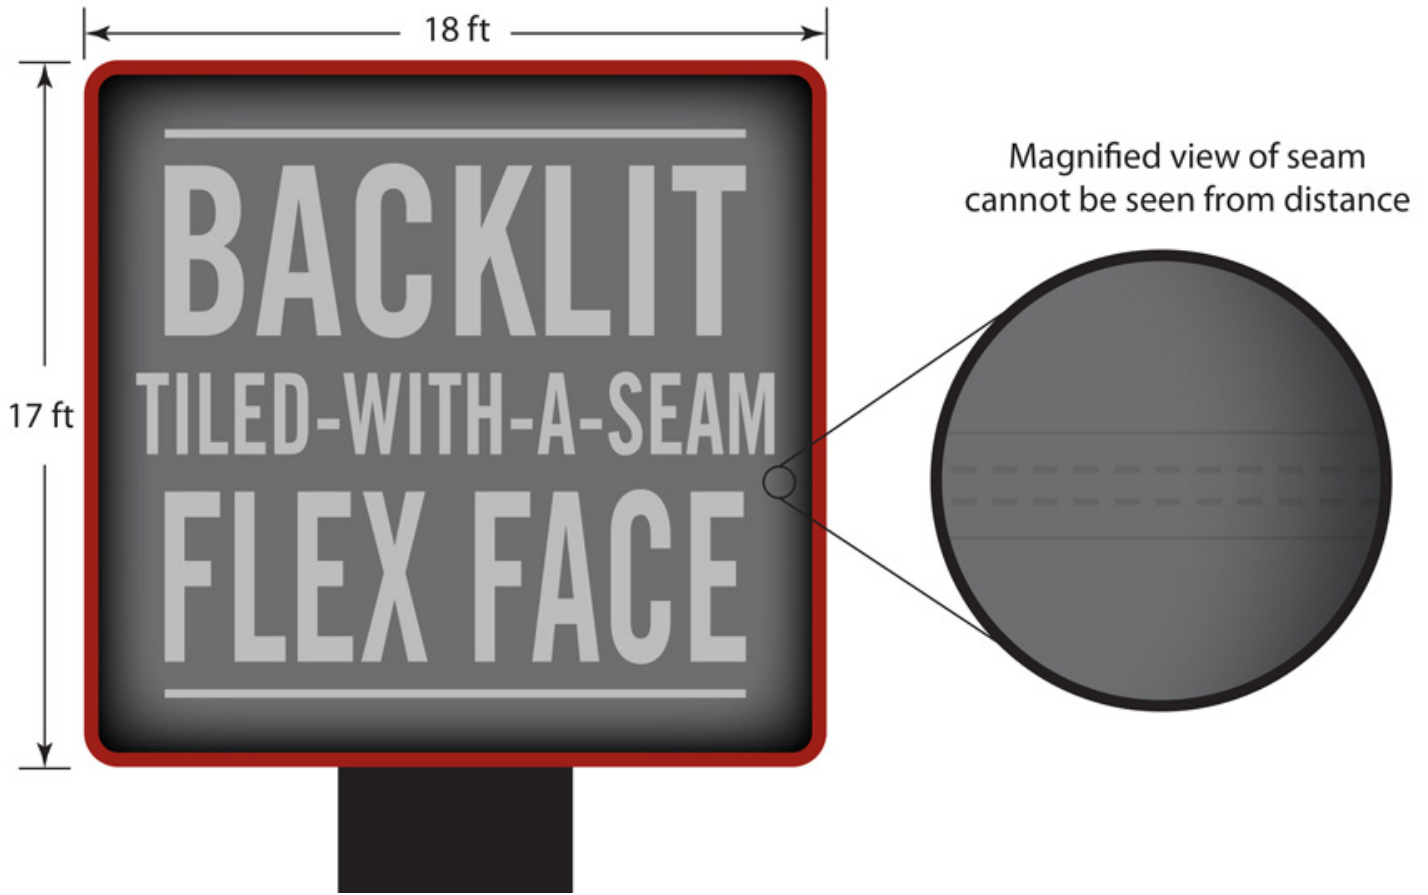

BACKLIT TILED-WITH-A-SEAM FLEX FACE

Backlit Tiled-with-a-Seam Flex Face signs are the answer for you if you need really large Backlit Flex Faces. We can seam together tiles when both dimensions exceed the 16ft roll width. If you need a Backlit Tiled-with-a-Seam Flex Face, we've got you covered.

SUGGESTED APPLICATIONS

Tension Frame Sign Cabinets

MATERIALS

BRAND	WEIGHT	WIDTH
Standard	18oz with low temperature additive	40", 70", 98", 126", 156", & 197"
Cooley	20oz with low temperature additive	78", 102", 126", 150", & 196"
3M Panagraphics	19oz	59", 79", 98", 102", 126", & 165"