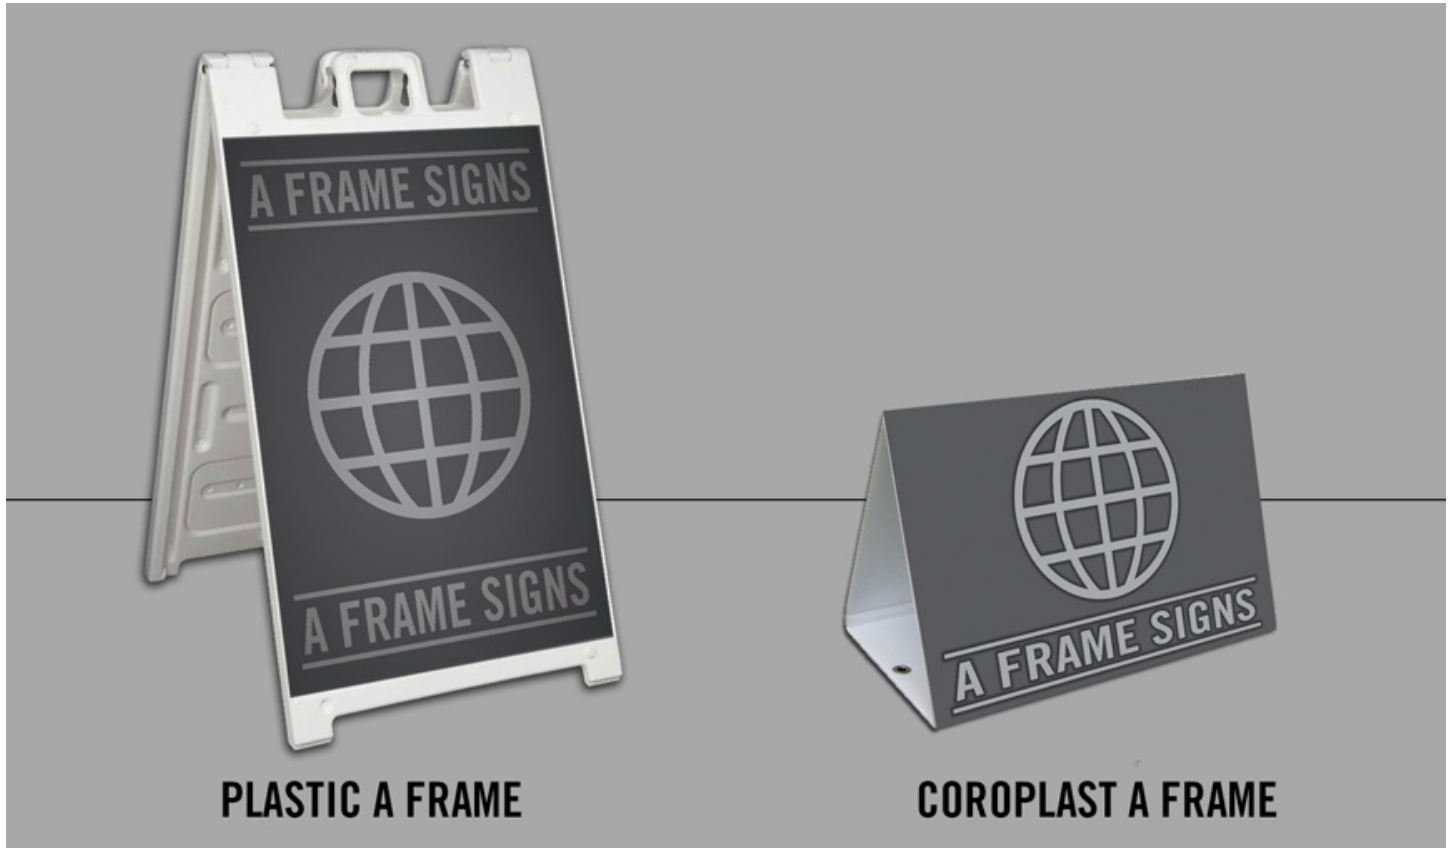

A FRAME SIGNS

PLASTIC A FRAME

COROPLAST A FRAME

A Frame Signs are a cost efficient way to display your message for both indoor and outdoor applications.

SUGGESTED APPLICATIONS

Short Term Promotions

Short Term Events

Informational Signs

MATERIALS

- » Coroplast 4mm
- » Plastic A Frame

FINISHING OPTIONS

- » Ground Stakes (*coroplast A frame only*)
- » Grommets (*coroplast A frame only*)