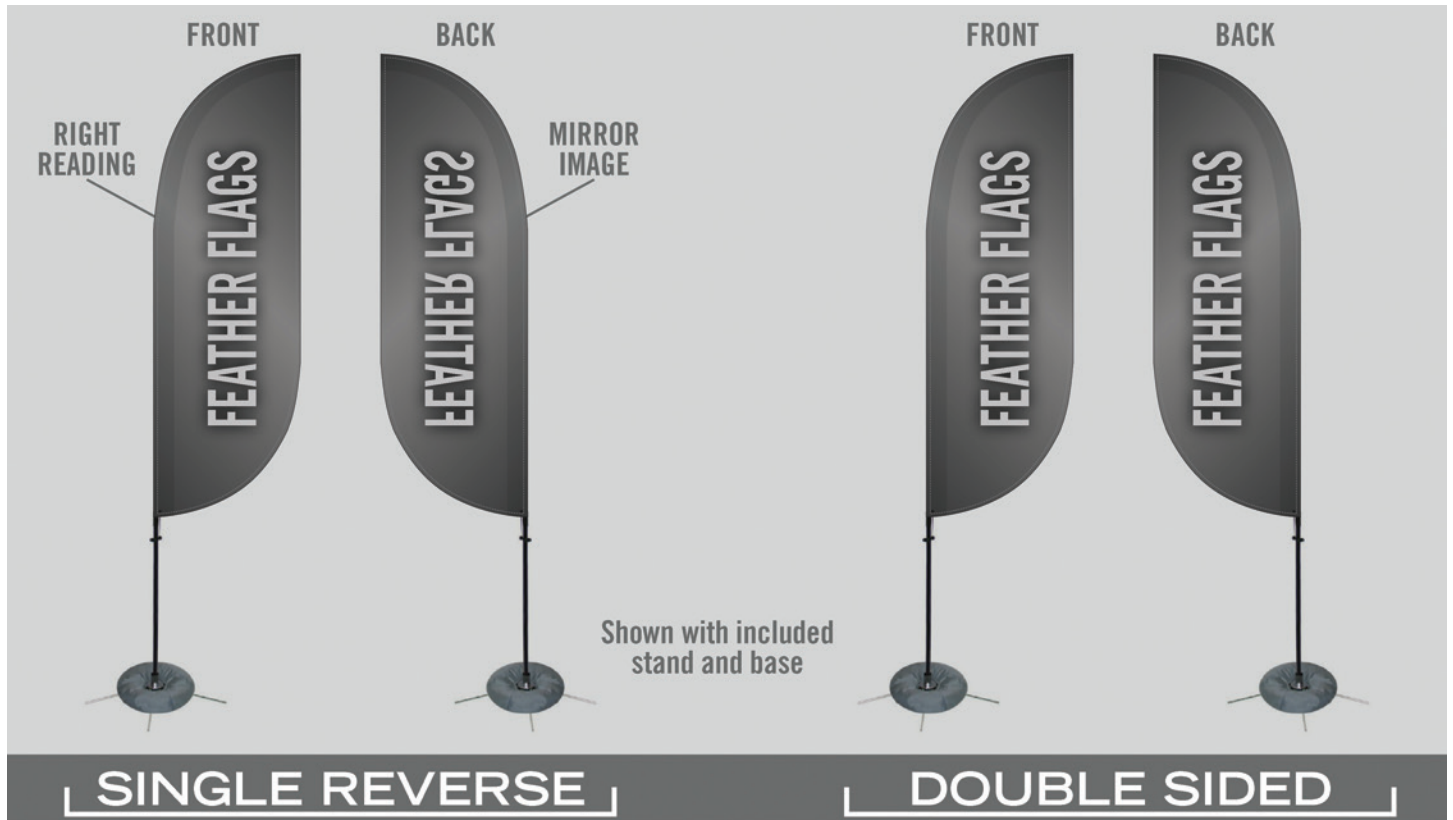

# FEATHER FLAGS

---

Feather Flags are dye-sublimated on a lightweight, polyester based flag material. Graphics bleed through to each side. Dye-sublimation produces vibrant colors that really pop. Feather Flags come with a carrying case, stand, water bag, and tripod.

# FEATHER FLAGS - CONTINUED

TYPE	FEATHER	STRAIGHT	TEARDROP
#3	84.0625" h x 24.75" w	84.0625" h x 24.75" w	80.75" h x 31.5" w
#4	115.625" h x 28.625" w	115.625" h x 28.625" w	104.25" h x 38.75" w
#5	149.375" h x 34" w	149.375" h x 34" w	141" h x 39.625" w