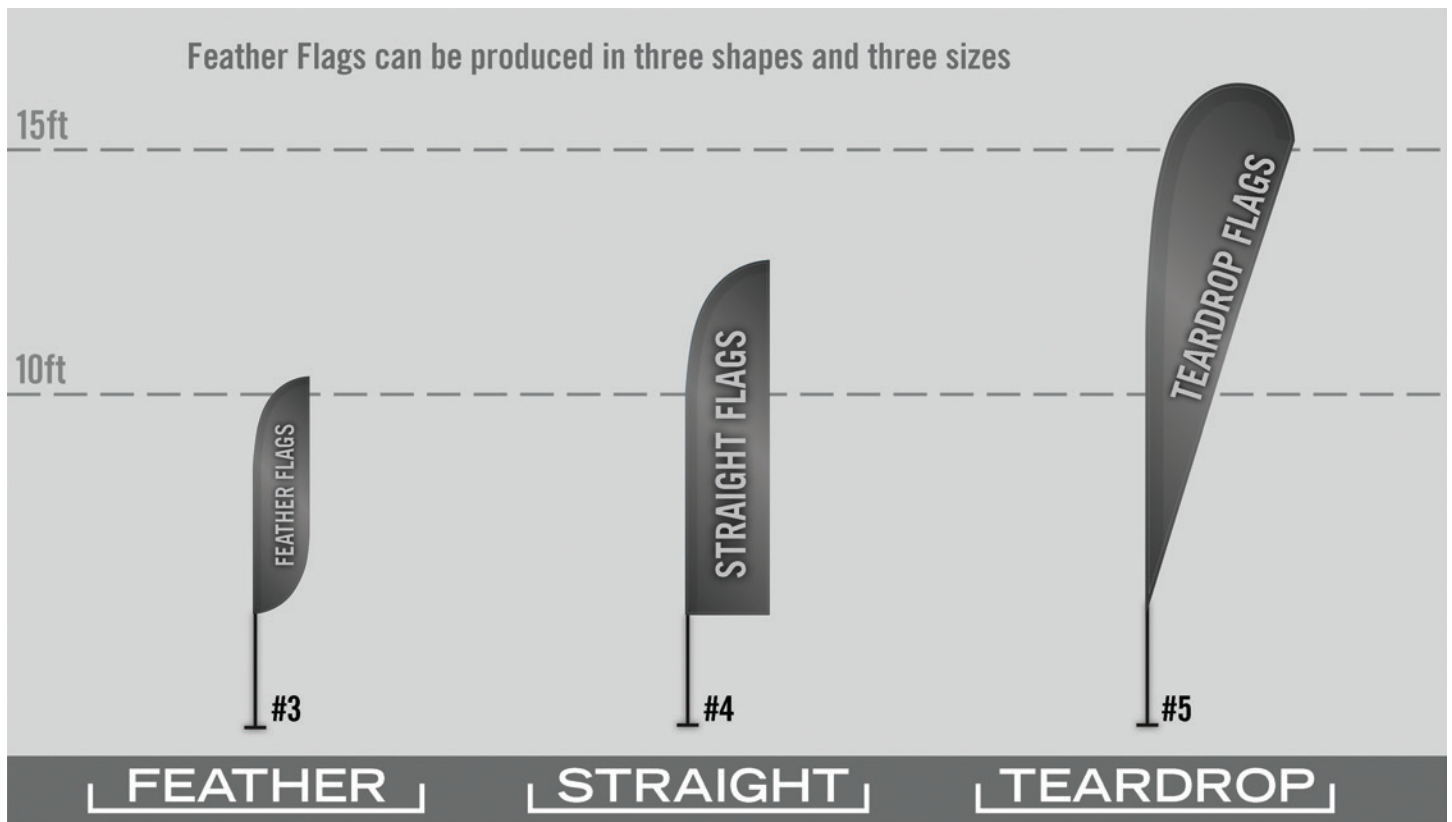

# FEATHER FLAGS

---

Feather Flags are dye-sublimated on a lightweight, polyester based flag material. Graphics bleed through to each side. Dye-sublimation produces vibrant colors that really pop. Feather Flags come with a carrying case, stand, water bag, and tripod.

## SIZES

» see size chart on next page

# FEATHER FLAGS - CONTINUED

TYPE	FEATHER	STRAIGHT	TEARDROP
#3	84.0625" h x 24.75" w	84.0625" h x 24.75" w	80.75" h x 31.5" w
#4	115.625" h x 28.625" w	115.625" h x 28.625" w	104.25" h x 38.75" w
#5	149.375" h x 34" w	149.375" h x 34" w	141" h x 39.625" w