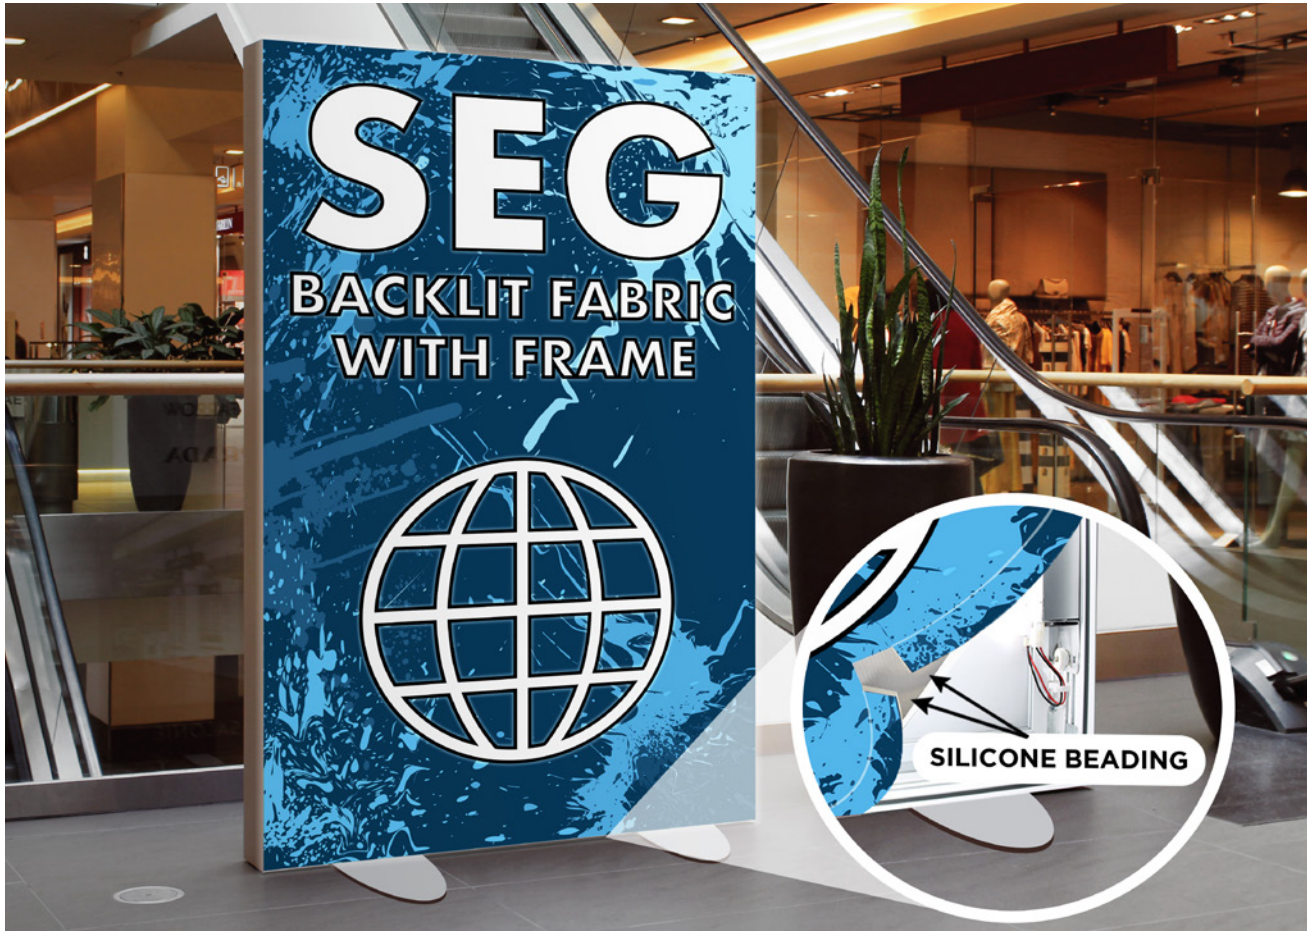

SEG BACKLIT FABRIC WITH FRAME

SEG Backlit Fabric With Frame, also called SEG (Silicone Edge Graphics), offer a luxurious alternative to backlit flexfaces. They can be custom sized to fit any available space. The graphic can be easily replaced as desired.

SUGGESTED APPLICATIONS

Schools & Universities

Office Lobbies

Showrooms

Retail Displays

MATERIALS

» Backlit Fabric

TYPE OF FRAME	FRAME SPECIFICATION	SIZE	AVAILABLE COLORS
Basic Backlit	3 1/2" profile	Up to 8ft x 8ft	Aluminum, Black, Silver & Custom
Advanced Backlit	3 1/2" profile	Larger than 8ft x 8ft	Aluminum, Black, Silver & Custom
Free Standing Backlit (Single or Double Sided)	8" profile	Up to 18.5ft (Larger Sizes Available)	Aluminum, Black, Silver & Custom
Super Thin Backlit	1 1/2" profile	Up to 8ft x 8ft (Larger Sizes Available)	Aluminum, Black, Silver & Custom