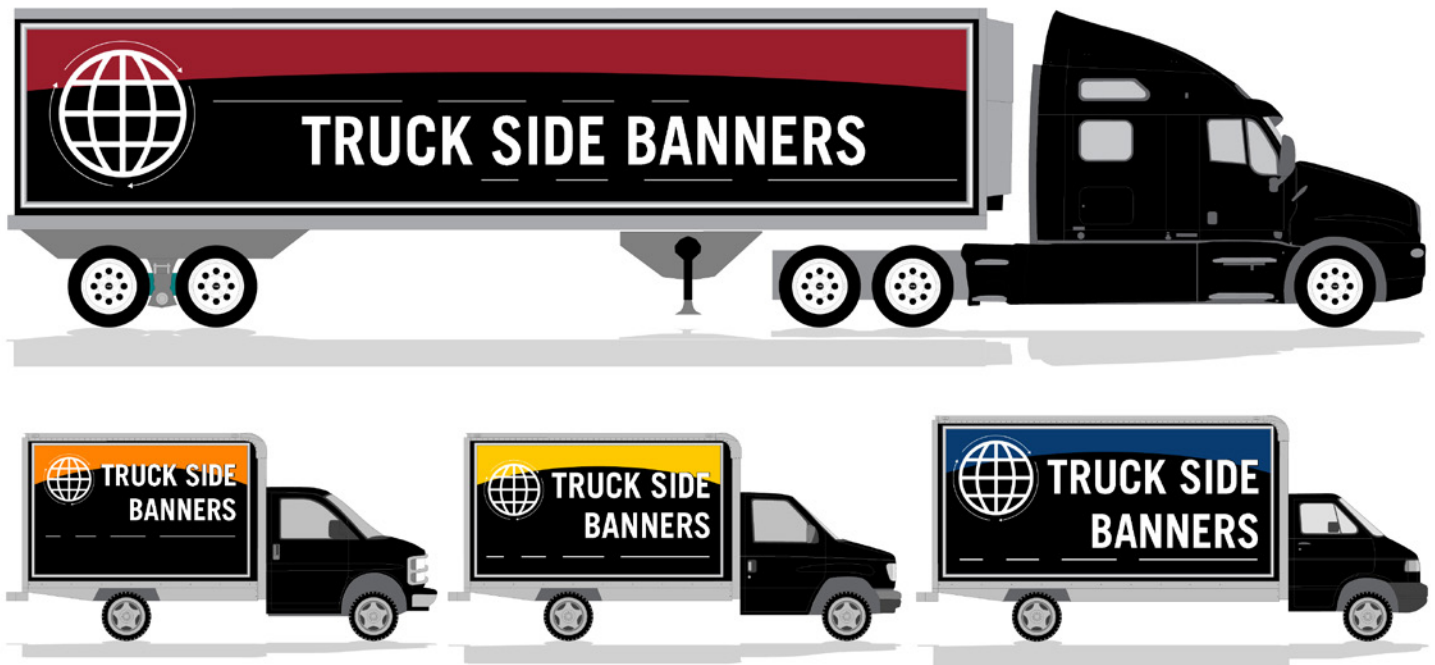

TRUCK FRAME BANNERS

Truck side banners are installed in frames mounted to semi-trailers and box trucks. They are a cost effective and simple way to frequently change graphics.

SUGGESTED APPLICATIONS

Semi Trailers

Straight Trucks

Box Vans

MATERIALS

» 18 oz Blockout Vinyl

FINISHING OPTIONS

- » Cut to Size
- » Keder
- » Clearcoat
- » Sew