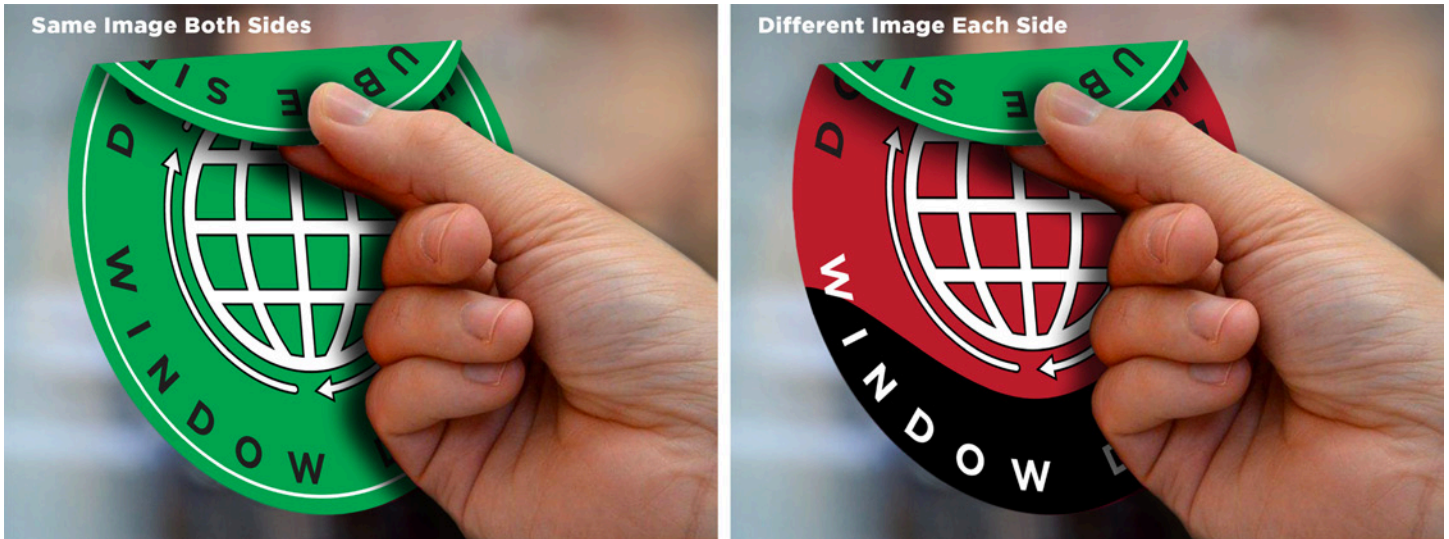

DOUBLE SIDED WINDOW DECALS

Double Sided Window Decals are great for window advertising and provide a great alternative to Static Cling, which is single sided. They can be removed easily leaving no adhesive residue and can be applied to the inside or the outside of any window. In most cases, graphics on the inside window meet the requirements of city ordinances and prevents vandalism. The decals can also be displayed single sided.

SUGGESTED APPLICATIONS

Interior Windows Exterior Windows Vehicle Windows Glass Doors Advertisements Events

MATERIALS

» Opaque Material